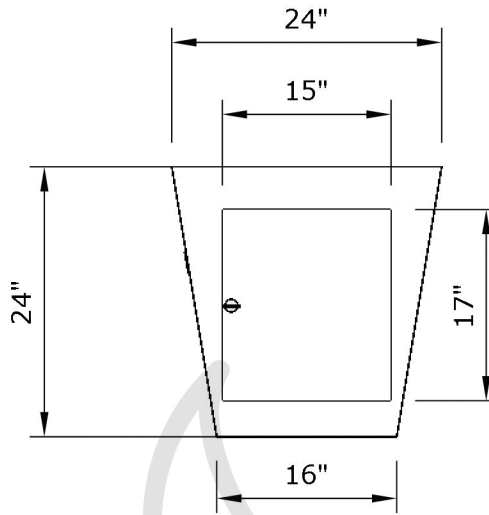

Replacement Part Numbers

TOP

FRONT

SIDE

Vista - 24" Fire Pit

Page Number	1 of 1
Author: Bryant Uribe	4/13/2018
Approved By: Gabriel Estrada	4/13/2018

Part Number	OPT-FPT2500, OPT-FPT2500EKIT
Material	Copper
Finishes	Patina Copper
Gas Type	Natural Gas (-NG) or Liquid Propane (-LP)
Weight	165 lbs.
BTUs	65,000
Suggested Fire Glass	25 lbs.
Access Door	Yes

ITEM NO.	REPLACEMENT PART NUMBER	QTY.
1	OPT-159	1
2	OPT-256	1
3	OPT-LATCH	1

Proprietary & Confidential: The information contained in this drawing is the sole property of **The Outdoor Plus**. Any reproduction or as a whole without written permission of **The Outdoor Plus** is prohibited.