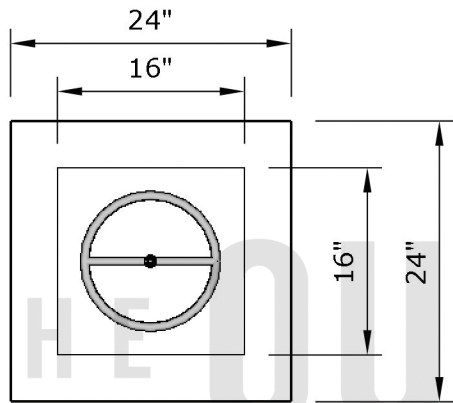

Replacement Part Numbers

TOP

FRONT

SIDE

Vista - 24" Fire Pit

Page Number	1 of 1
Author: Bryant Uribe	4/13/2018
Approved By: Gabriel Estrada	4/13/2018

Part Number	OPT-FPT2500, OPT-FPT2500EKIT
Material	Copper
Finishes	Patina Copper
Gas Type	Natural Gas (-NG) or Liquid Propane (-LP)
Weight	165 lbs.
BTUs	65,000
Suggested Fire Glass	25 lbs.
Access Door	Yes

ITEM NO.	REPLACEMENT PART NUMBER	QTY.
1	OPT-159	1
2	OPT-256	1
3	OPT-LATCH	1

Proprietary & Confidential: The information contained in this drawing is the sole property of **The Outdoor Plus**. Any reproduction or as a whole without written permission of **The Outdoor Plus** is prohibited.