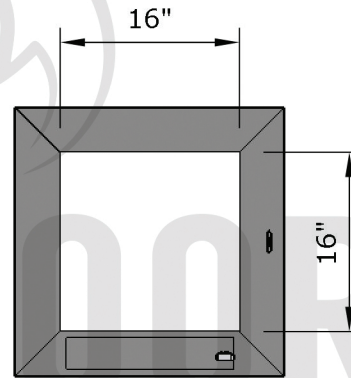

Replacement Part Numbers

TOP

FRONT

SIDE

Vista - 24" Fire Pit

Page Number	1 of 1
Author: Bryant Uribe	4/13/2018
Approved By: Gabriel Estrada	4/13/2018

Part Number	OPT-FPT2500, OPT-FPT2500EKIT
Material	Copper
Finishes	Patina Copper
Gas Type	Natural Gas (-NG) or Liquid Propane (-LP)
Weight	165 lbs.
BTUs	65,000
Suggested Fire Glass	25 lbs.
Access Door	Yes

ITEM NO.	REPLACEMENT PART NUMBER	QTY.
1	OPT-159	1
2	OPT-256	1
3	OPT-LATCH	1

Proprietary & Confidential: The information contained in this drawing is the sole property of **The Outdoor Plus**. Any reproduction or as a whole without written permission of **The Outdoor Plus** is prohibited.